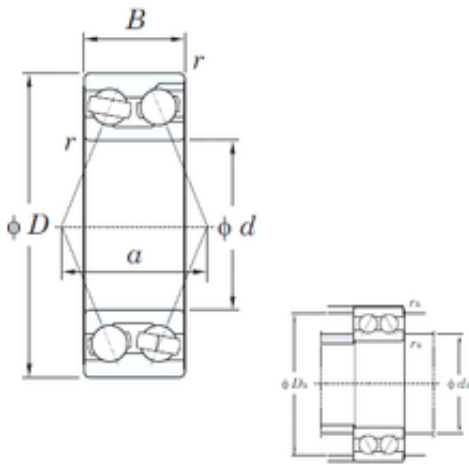

China 608z Bearing Supplier

3200 Bearing 2D drawings and 3D CAD models

SKF Koyo NTN NSK Ssr Double Row Angular Contact Ball Bearing 3200 3201 3202 3203 3204 3205 3206 3207 3208 3209 3210 3211 3212 3213 3214 3215 3220

Bearing No. 3200

Size	10x30x14.3 mm
Bore Diameter	10 mm
Outer Diameter	30 mm
Width	14.3 mm
d	10 mm
D	30 mm
B	14.3 mm
C	14.3 mm
a	19.5 mm
r min.	0.6 mm
da min.	14.5 mm
Da max.	25.5 mm
ra max.	0.6 mm
Weight	0.052 Kg
Basic dynamic load rating (C)	7.35 kN
Basic static load rating (C0)	5.35 kN
(Grease) Lubrication Speed	15000 r/min
Bearing No.	3200
r(min)	0.6
Cr	9.15
C0r	5.35
Cu	0.280
Grease lub.	15000

China 608z Bearing Supplier

Oil lub.	20000
da(min)	14.5
da(max)	-
Da(max)	25.5
ra(max)	0.6
(Refer.)Mass(kg)	0.052